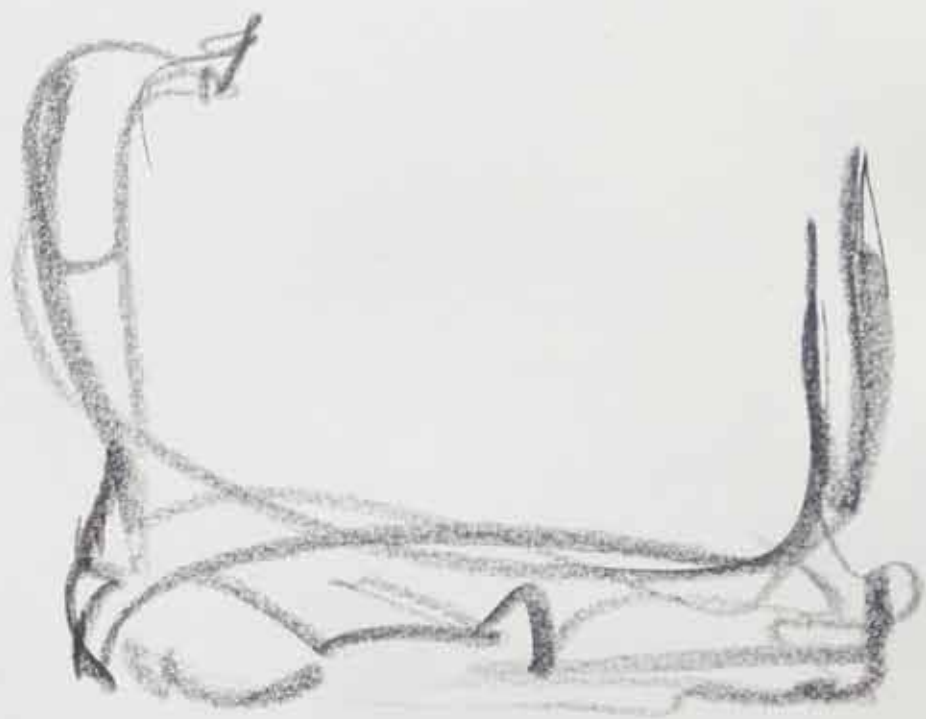

Willi-Peter Hummel

Zeichnungsbuch 3, August 2000 bis Oktober 2000

W. H. H. H.

Aug. 1880 - Oct. 1880

*[Faint pencil sketch of a horizontal, elongated shape with irregular, textured edges, possibly representing a geological feature or a biological specimen.]*

*[Faint pencil sketch of a horizontal, elongated shape with irregular, textured edges, similar to the one above.]*

*[Faint pencil sketch of a horizontal, elongated shape with irregular, textured edges, similar to the ones above.]*