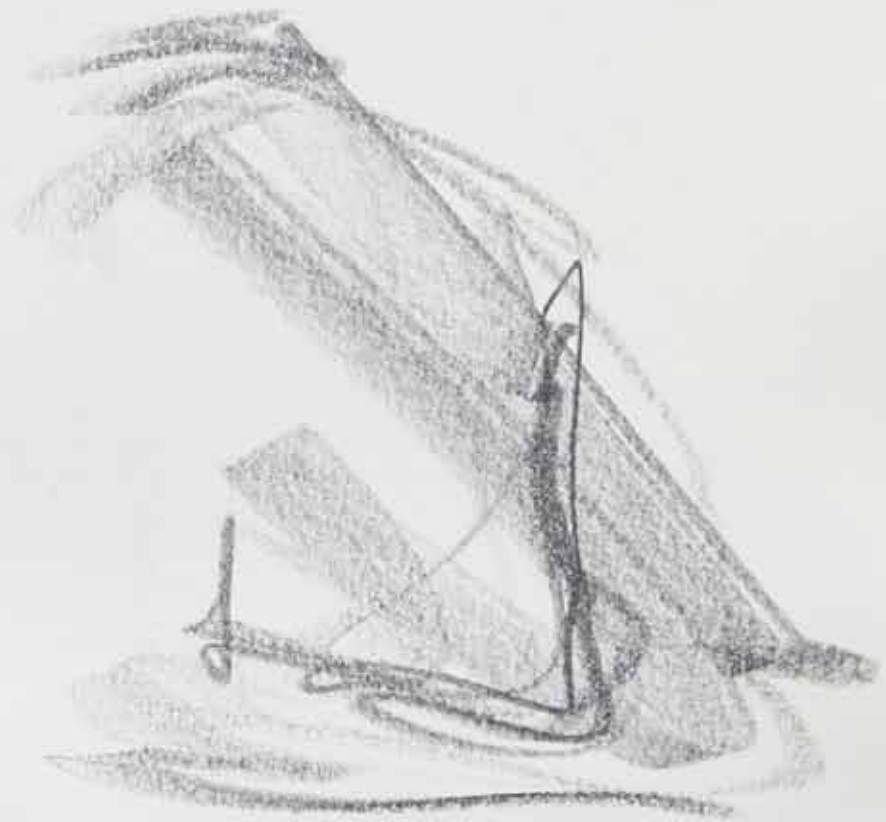

Willi-Peter Hummel

Zeichnungsbuch 3, August 2000 bis Oktober 2000

W. H. H. H.

Aug. 1880 - Oct. 1880

*[Faint pencil sketch of a horizontal, elongated shape with irregular, textured edges, possibly representing a geological feature or a biological specimen.]*

*[Faint pencil sketch of a horizontal, elongated shape with irregular, textured edges, similar to the one above.]*

*[Faint pencil sketch of a horizontal, elongated shape with irregular, textured edges, similar to the ones above.]*